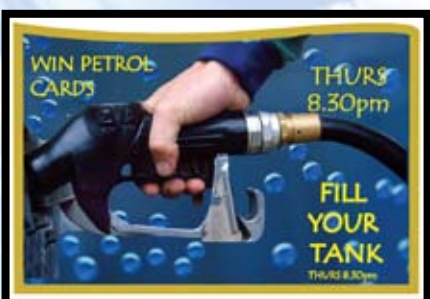

THURSDAY

BINGO

Ticket Sales from 10.45am - \$1
Games commence 11am
Win Meat Trays & Coles Vouchers

BUTCHERS BAG

Commences 1.15pm
Win Meat Trays
LTPM/07/20296

BUILD YOUR BANK

Every Thursday from 5pm
Win Rewards Points
LTPM/07/20296

MEMBERS BADGE DRAW

Draws - 5.45pm, 6.45pm, 7.45pm & 8.45pm
Win up to \$10,000 Cash
LTPS/07/24868

MEAT RAFFLE

Ticket Sales from 6pm
Raffle commences 7.30pm

FILL YOUR TANK

Commences 8.30pm
Every Thursday
Win Petrol Vouchers
LTPM/07/20296